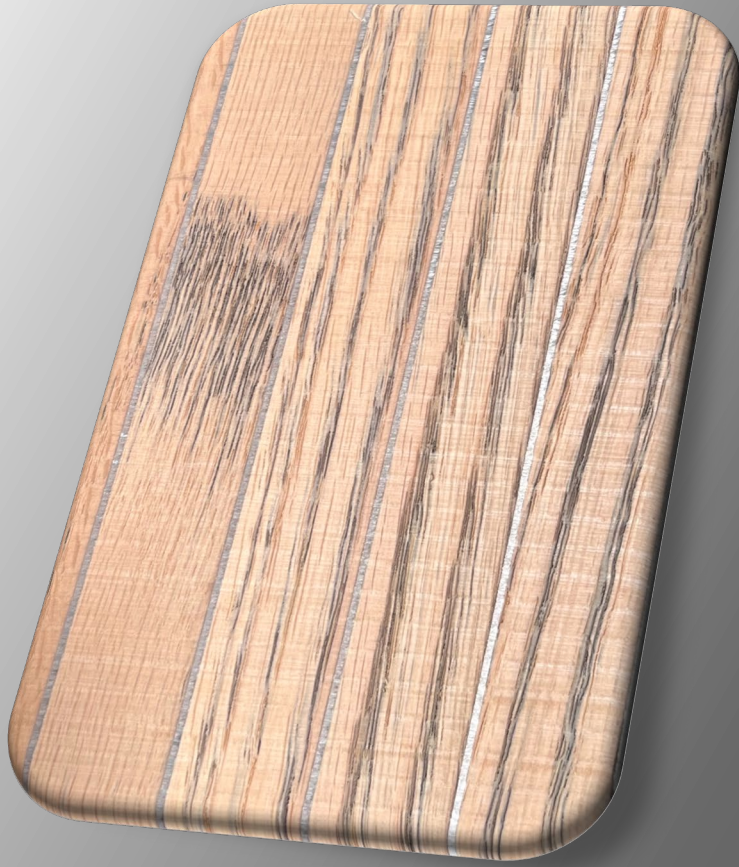

## **Walnut with aluminium**

Articel number: 0200002

**Walnut Chevron  
combination with  
aluminium**

Articel number: 0200003

**Maple with aluminium**

Articel number: 0200004

**Blue dyed Red Oak  
with aluminum**

Articel number: 0200005

**Blue dyed Ash  
with aluminum**

Articel number: 0200006

**Olive Ash end  
grain with Black  
Tulip**

Articel number: 0200007

**Oak end grain  
with Black Tulip**

Articel number: 0200008