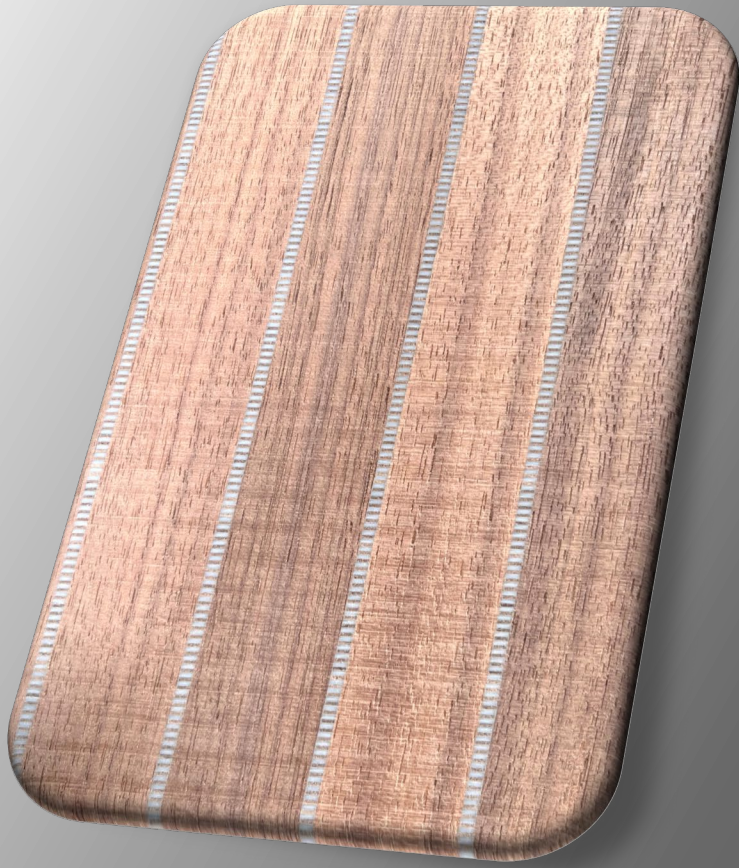

**Walnut with
polycarbonate
foil dots**

Articel number: 0200024