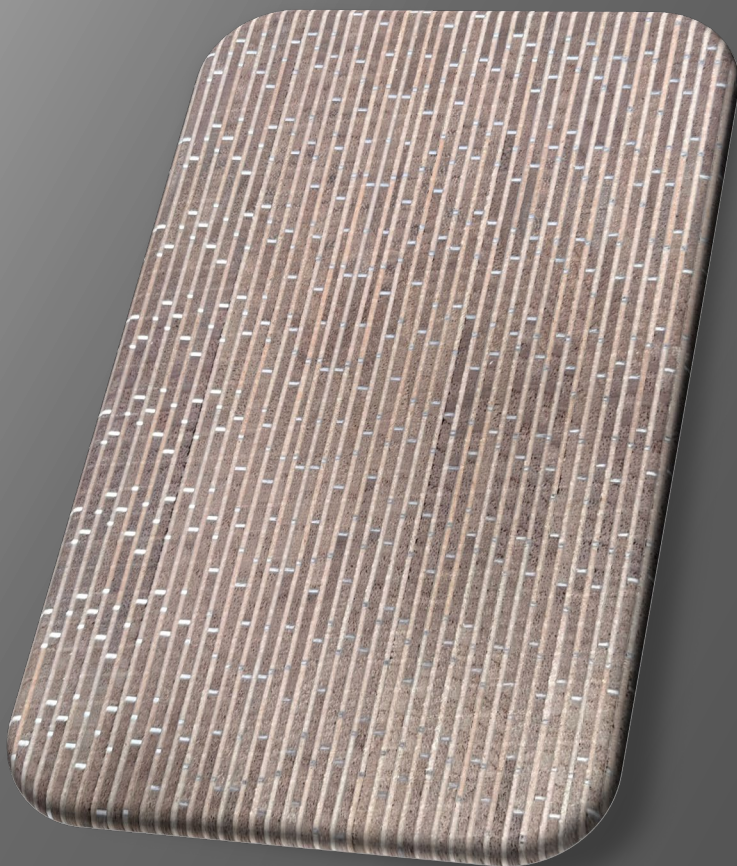

Articel number: 0200005

**Blue dyed Ash  
with aluminum**

Articel number: 0200006

**Olive Ash end  
grain with Black  
Tulip**

Articel number: 0200007

**Oak end grain  
with Black Tulip**

Articel number: 0200008

## COLLECTION: „FANCY“

All samples of this collection got a completely new design interpretation

**Walnut with aluminium**

**“Skyfall”**

Articel number: 0200009

**Walnut with Maple  
and aluminium**

**“Brickveneer”**

Articel number: 0200010

**Stripe combination of  
Walnut and aluminum**

Articel number: 0200011

**Design Plywood  
veneer**

Articel number: 0200012

**Maple with Walnut  
and aluminum**

Articel number: 0200013