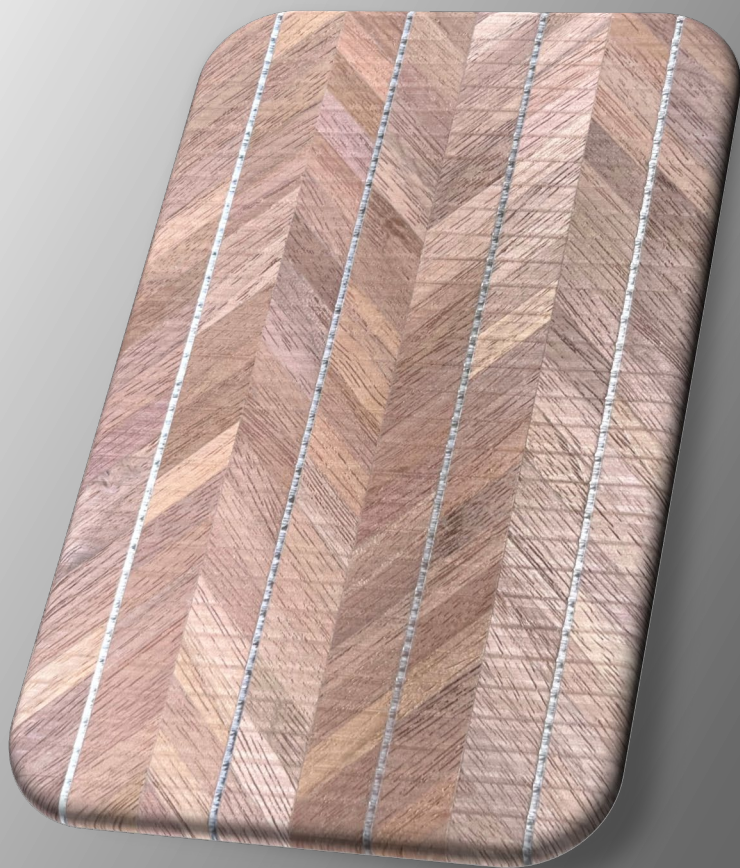

Sample  
catalogue

COLLECTION: „CLASSIC“

All samples of this collection have got our  
„deck of a ship“ optic.

## **Ziricote with brass**

Articel number: 0200001

## **Walnut with aluminium**

Articel number: 0200002

**Walnut Chevron  
combination with  
aluminium**

Articel number: 0200003

**Maple with aluminium**

Articel number: 0200004

**Blue dyed Red Oak  
with aluminum**

**Walnut with Black Tulip**

**“Diamond”**

Articel number: 0200016

**Walnut end grain**

**Hexagon**

Articel number: 0200017

**Walnut with Maple  
“Stairs”**

Articel number: 0200018